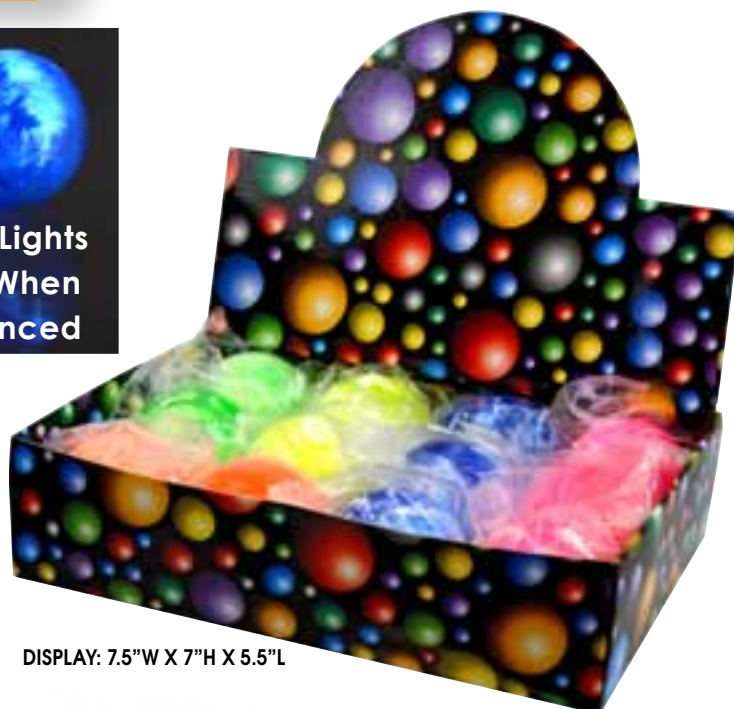

DISPLAY: 7.5"W X 7"H X 5.5"L

Scarf Assortment
 36 PC ASSORTMENT
 99760-36-0027
 8 09048 99760 6
 * Styles will vary based upon availability.
Regular Priced Scarves \$3.00-\$7.50
Buy assorted for \$2.00 each!